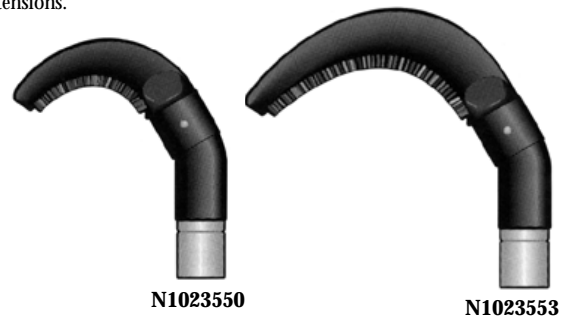

Postal Products Unlimited, Inc.™
500 W. Oklahoma Ave.
Milwaukee, WI 53207-2649

OVERHEAD PIPE, LIGHT FIXTURE, WALL AND CEILING CLEANING ATTACHMENTS

Made of a durable, non-conductive plastic, this unique line of cleaning attachments allow you to extend your U.S. Postal Service approved HEPA vacuum's cleaning applications to wall, ceiling, overhead pipes, and light fixtures. The attachments are featured in a variety of diameters to fit any U.S. Postal Service approved vacuum.

Over-Head Pipe Cleaning Attachments

Black non-conductive plastic over head pipe cleaning attachments make it easy to reach the tops of dusty pipes with your vacuum. One attachment cleans pipes 1" to 4" in diameter while the other cleans pipes 4" to 8" in diameter. N1023552 and N1023550 have an outtake port measuring 1/2" in diameter and N1023553 and N1023551 have an outtake port measuring 1 9/16" in diameter. Attaches to the N1023588 or the N1023589 aluminum extensions.

Wall & Ceiling Brush

These brushes provide superior cleaning ability for walls and ceilings. Constructed of Grey non-conductive plastic, the brush comes in three different diameter outtake port sizes including 1/4", 1/2", and 1 9/16". The brush measures 10"W. Attaches to the N1023588 or the N1023589 aluminum extensions.

When your arms just aren't long enough when using the over-head pipe cleaners or the ceiling brush, you will need these aluminum extensions to get at the out of reach areas. Each piece measures 54"L and is available in either 1/2" intake port or 1 9/16" intake port.