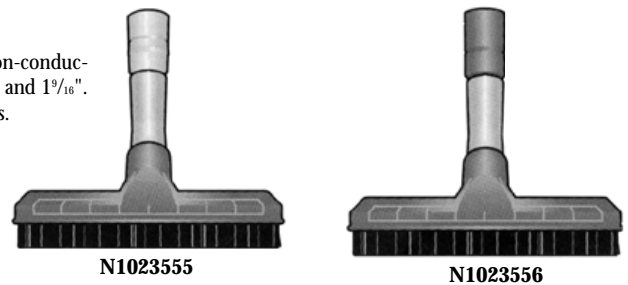

Wall & Ceiling Brush

These brushes provide superior cleaning ability for walls and ceilings. Constructed of Grey non-conductive plastic, the brush comes in three different diameter outtake port sizes including 1/4", 1/2", and 1 9/16". The brush measures 10"W. Attaches to the N1023588 or the N1023589 aluminum extensions.

eBuy #	Model #	Description	Quantity	Price
58637	N1023554	1/4" Dia. Wall Brush	Each	$11.30
58638	N1023555	1/2" Dia. Wall Brush	Each	$17.00
58639	N1023556	1 9/16" Dia. Wall Brush	Each	$16.90